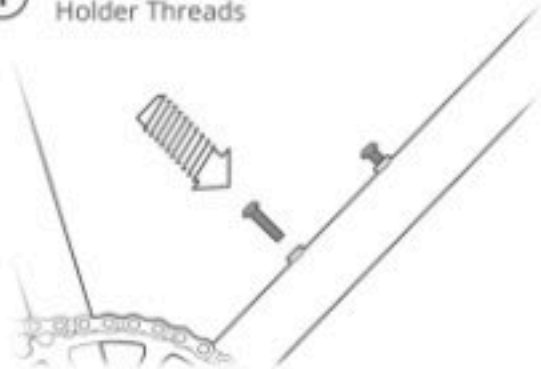

1 Mounting on Frame's Bottle Holder Threads

2

3

URL: www.zandrock.com
E-mail: info@zandrock.com

Both mounting options accessories are provided

There is no need for drilling the plastic for conventional security, we use the lightest and most robust material available and provide the mounting hardware. We are constantly looking for ways to improve the product for better and more durable. We have been working on a high level of security. We know you have FOLDYLOCK as much as we do. We have to have what you have. We have to have what you have. We have to have what you have. We have to have what you have.

FOLDYLOCK™ Installation Manual

1 Mounting with Reusable Straps

2

3

4

▲ 1.5 Nm