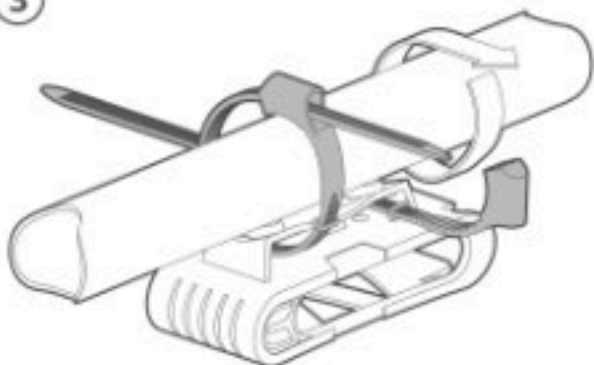

1 Mounting on Frame's Bottle Holder Threads

2

3

URL: www.zandrock.com
E-mail: info@zandrock.com

Both mounting options accessories are provided

There is no need for drilling the plastic for conventional security, we use the lightest and most robust material available and provide the mounting hardware. We are constantly looking for ways to improve the product for better and more durable. We have been working on a high level of security. We know you have FOLDYLOCK as much as we do. We have to have what you have. We have to have what you have. We have to have what you have. We have to have what you have.

FOLDYLOCK™ Installation Manual

1 Mounting with Reusable Straps

2

3

4

▲ 1.5 Nm