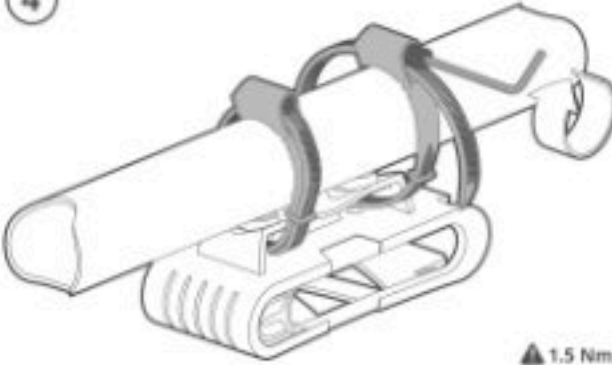

1 Mounting on Frame's Bottle Holder Threads

2

3

URL: www.zandrock.com
E-mail: info@zandrock.com

Both mounting options accessories are provided

There is no need for drilling the plastic for conventional security, we use the lightest and most robust material available and provide the mounting hardware. We are constantly looking for ways to improve the product for better and more durable. We have been working on a high level of security. We know you have FOLDYLOCK as much as we do. We have to have what you have. We have to have what you have. We have to have what you have. We have to have what you have.

FOLDYLOCK™ Installation Manual

1 Mounting with Reusable Straps

2

3

4

▲ 1.5 Nm