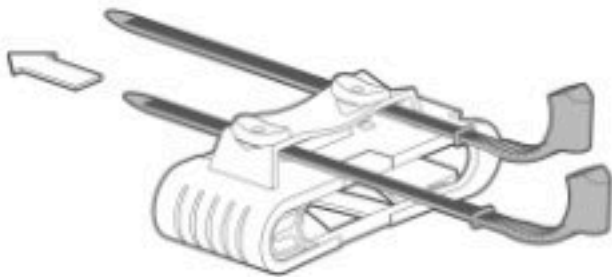

1 Mounting on Frame's Bottle Holder Threads

2

3

URL: www.zandrock.com
E-mail: info@zandrock.com

Both mounting options accessories are provided

There is no need for drilling the plastic for conventional security, we use the lightest and most robust material available and provide the mounting hardware. We are constantly looking for ways to improve the product for better and more durable. We have been working on a high level of security. We know you have FOLDYLOCK as much as we do. We have to have what you have. We have to have what you have. We have to have what you have. We have to have what you have.

FOLDYLOCK™ Installation Manual

1 Mounting with Reusable Straps

2

3

4

▲ 1.5 Nm