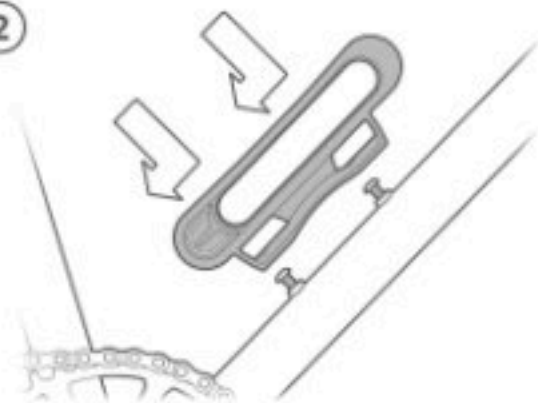

1 Mounting on Frame's Bottle Holder Threads

2

3

URL: www.zandrock.com
E-mail: info@zandrock.com

Both mounting options accessories are provided

There is no need for drilling the plastic for conventional security, we use the lightest and most robust material available and provide the mounting hardware. We are constantly looking for ways to improve the product for better and more durable. We have been working on a high level of security. We know you have FOLDYLOCK as much as we do. We have to have what you have. We have to have what you have. We have to have what you have. We have to have what you have.

FOLDYLOCK™ Installation Manual

1 Mounting with Reusable Straps

2

3

4

▲ 1.5 Nm