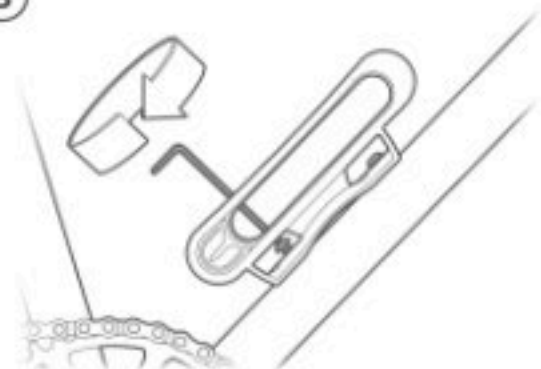

1 Mounting on Frame's Bottle Holder Threads

2

3

URL: www.zandrock.com
E-mail: info@zandrock.com

Both mounting options accessories are provided

There is no need for drilling the plastic for conventional security, we use the lightest and most robust material available and provide the mounting hardware. We are constantly looking for ways to improve the product for better and more durable. We have been working on a high level of security. We know you have FOLDYLOCK as much as we do. We have to have what you have. We have to have what you have. We have to have what you have. We have to have what you have.

FOLDYLOCK™ Installation Manual

1 Mounting with Reusable Straps

2

3

4

▲ 1.5 Nm